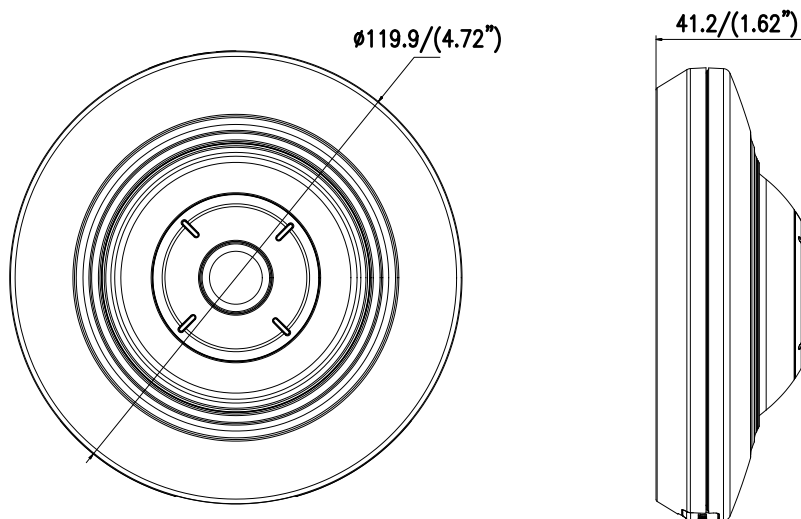

Detection	Motion detection, dynamic analysis, intrusion detection, line crossing detection
Protocols	TCP/IP, ICMP, HTTP, HTTPS, FTP, DHCP, DNS, DDNS, RTP, RTSP, RTCP, PPPoE, NTP, UPnP, SMTP, SNMP, IGMP, 802.1X, QoS, IPv6
Standard	ONVIF (PROFILE S, PROFILE G), ISAPI
General Function	One-key reset, anti-flicker, password protection, privacy mask, IP Address filtering, heartbeat, watermark
Firmware Version	V5.5.52
Interface	
Communication Interface	1 RJ45 10M/100M self-adaptive Ethernet port
Audio (-S)	1 audio input (line in), 1 audio output interface
Alarm (-S)	1 alarm input, 1 alarm output (DC24V, 1A or AC110V, 500mA, max.)
On-board Storage	Built-in microSD/SDHC/SDXC slot, up to 128 G
General	
Operating Conditions	-10 °C to +50 °C (-14 °F to +122 °F), humidity 95% or less (non-condensing)
Power Supply	12 VDC, 0.4 A, max.5 W PoE (802.3af, 36 V to 57 V), 0.2 A to 0.1 A, max.6.5 W
IR Range	Up to 8 m
Dimensions	Φ 119.9 × 41.2 mm (Φ 4.72" × 1.62")
Weight	600 g (1.32 lb.)

Available Model

DS-2CD2935FWD-I (1.16 mm), DS-2CD2935FWD-IS (1.16 mm)

Dimension

Unit: mm(inch)

AccessoryDS-1294ZJ
Wall mountDS-1281ZJ-DM27
Inclined ceiling mountDS-1297ZJ
Pendant mount
(extendable)DS-1299ZJ
Pendant mount